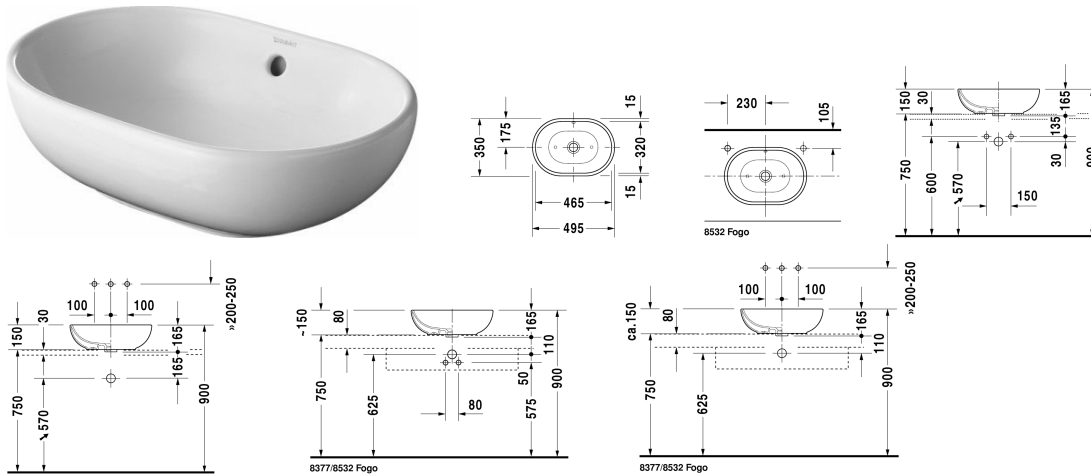

**Bathroom\_Foster Washbowl # 0335500000**

| &lt; 495 mm &gt; |

Washbowl	Dimension	Weight	Order number
with overflow, without tap platform, fixings included, 495 mm			
<b>Colors</b>			
00 White Alpin			
<b>Variant</b>			
	495 x 350 mm	8.900 kilogram	0335500000
Sanitary ceramics with the special WonderGliss surface finish will remain clean and attractive-looking for a long time to come. When ordering WonderGliss please add a "1" as eleventh digit to the model number.			
<b>Accessory</b>			
Push-open waste for washbasins with overflow		0.400 kilogram	005052
<b>Suitable products</b>			
Vanity unit wall-mounted 1 pull-out compartment, countertop including one cut-out, for 1 above counter basin central, 800 x 550 mm	800 x 550 mm		KT6694
Vanity unit wall-mounted 1 pull-out compartment, countertop including one cut-out, for 1 above counter basin central, 1000 x 550 mm	1000 x 550 mm		KT6695
Vanity unit wall-mounted 1 pull-out compartment, countertop including one cut-out, for 1 above counter basin central, 1200 x 550 mm	1200 x 550 mm		KT6696
Vanity unit wall-mounted 2 drawers, upper drawer including cut-out for siphon and siphon cover, countertop including one cut-out, for 1 above counter basin central, 800 x 550 mm	800 x 550 mm		KT6654